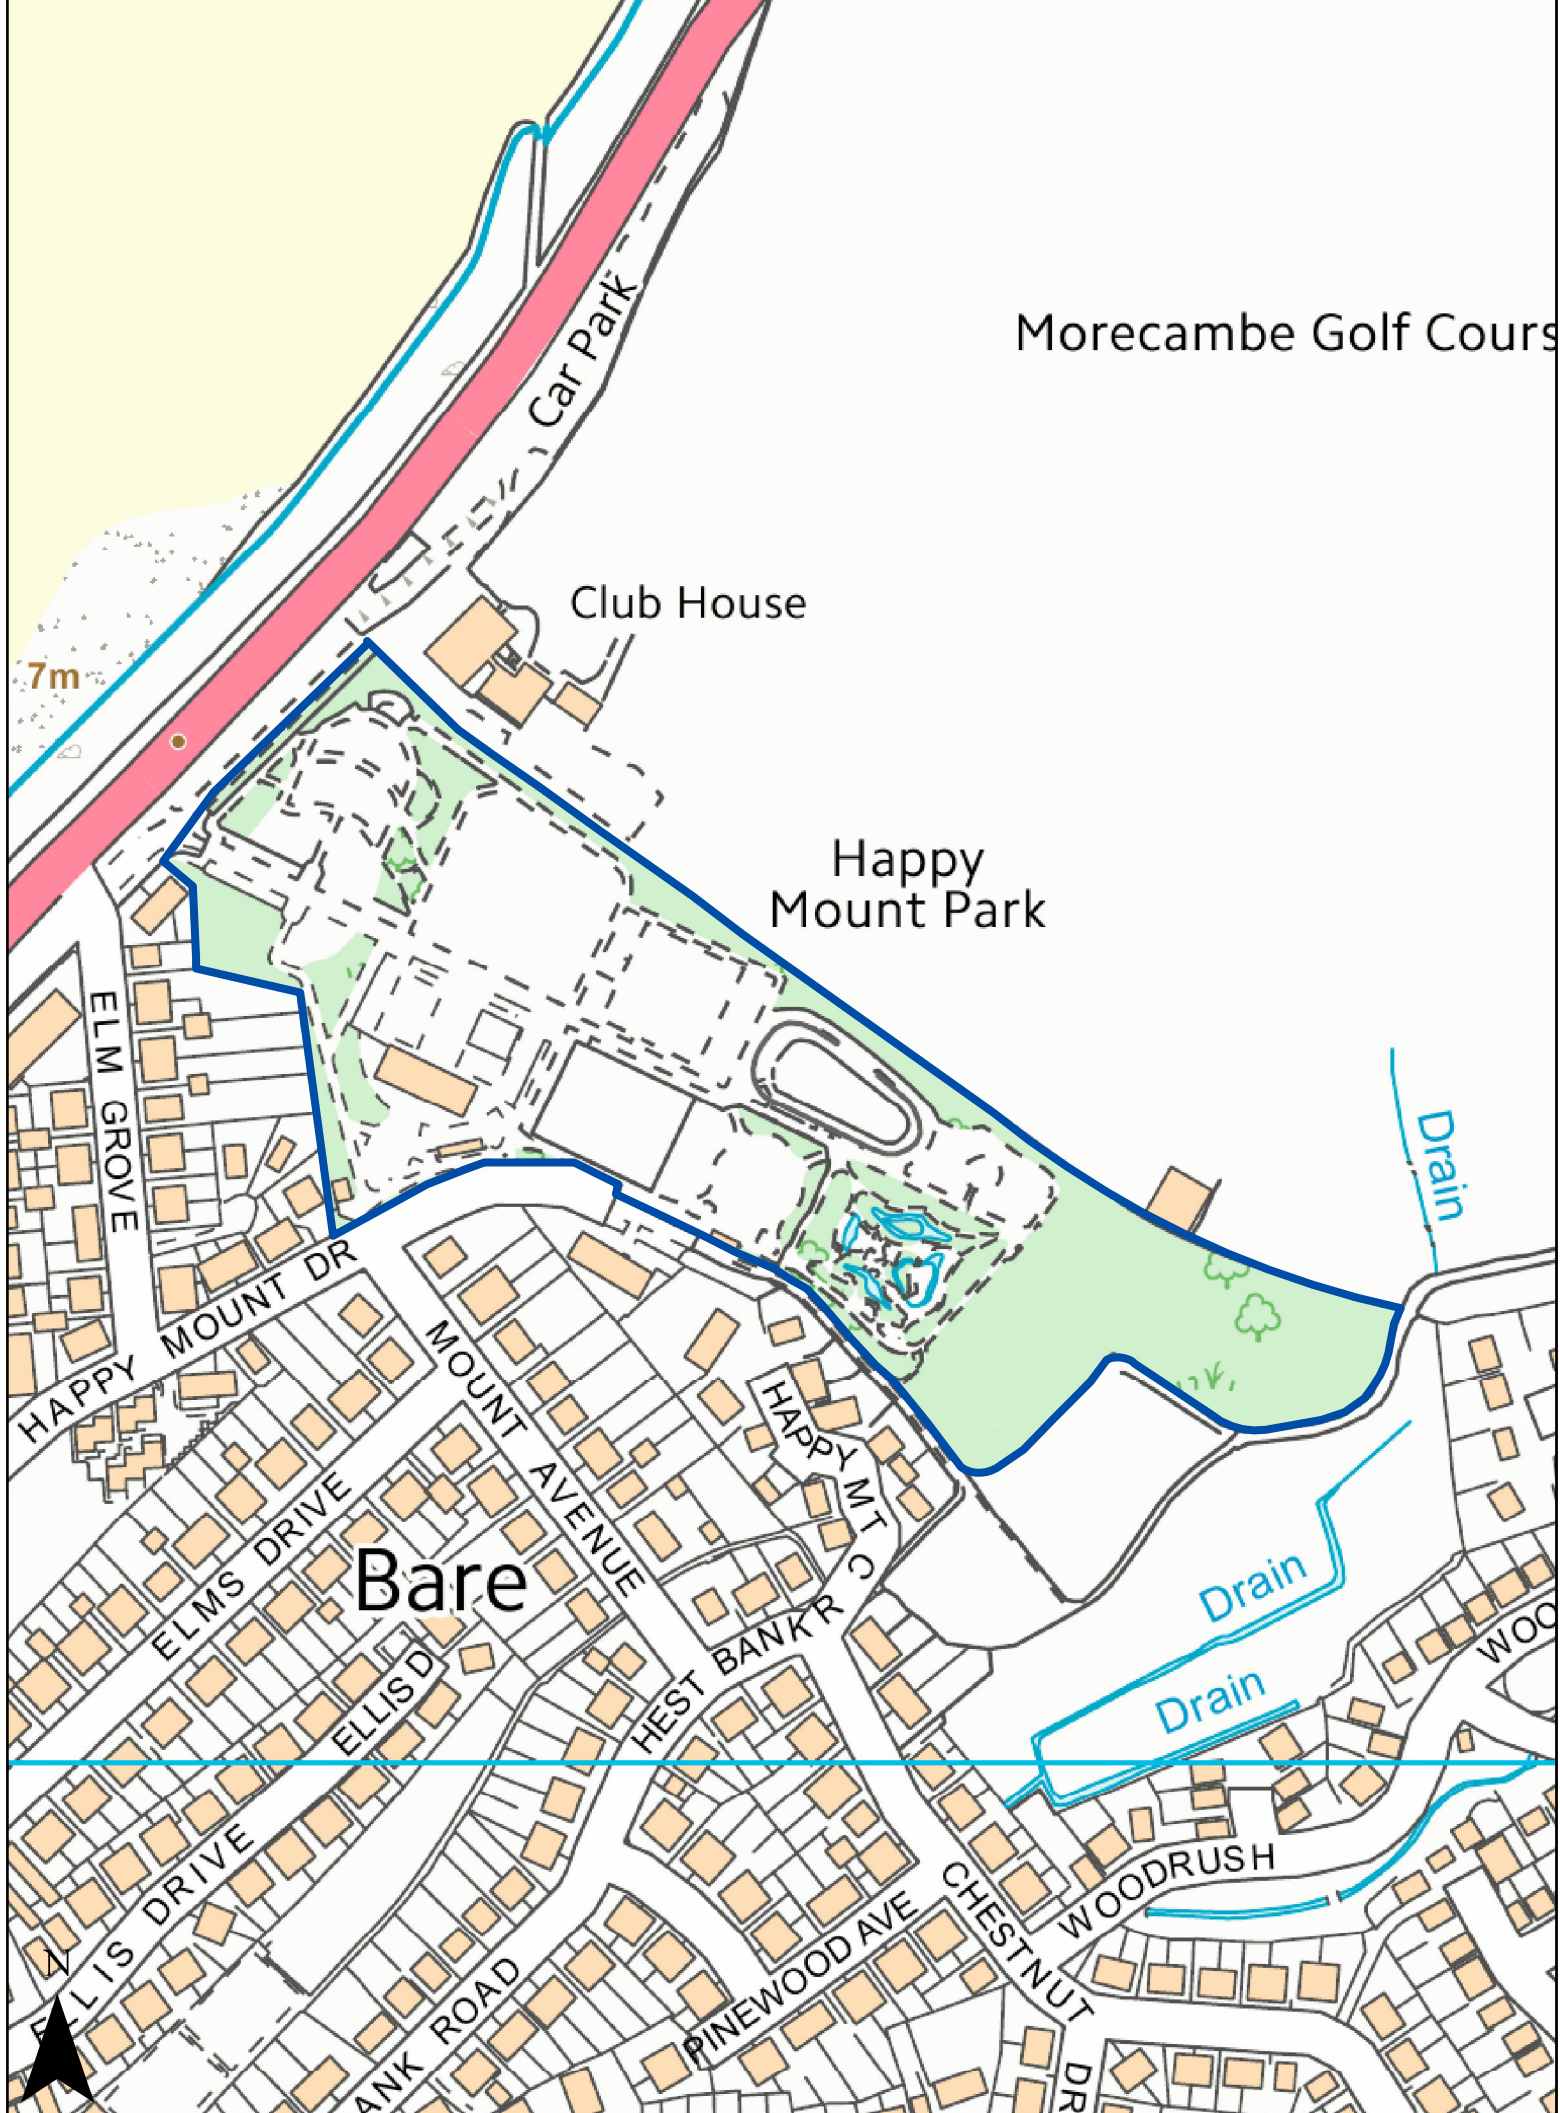

Sandylands

0 0.375 0.75 1.5 Kilometers

Lancaster PSPO

 Williamson Park

Scale: 1:5,000 at A4

© Crown copyright and database rights 2021 Ordnance Survey 100025403.

**LANCASTER**  
**CITY COUNCIL**  
*Promoting City, Coast & Countryside*

# Morecambe Golf Course

Throbshaw Point

St Patrick's Chapel  
(remains of)

Rock-hewn Graves

Chapel Hill

Lower Heysham

Heysham Head

Barrows

School

Cricket Ground

Beacon

Car Park

PW

Mean High Water

Wks

Higher