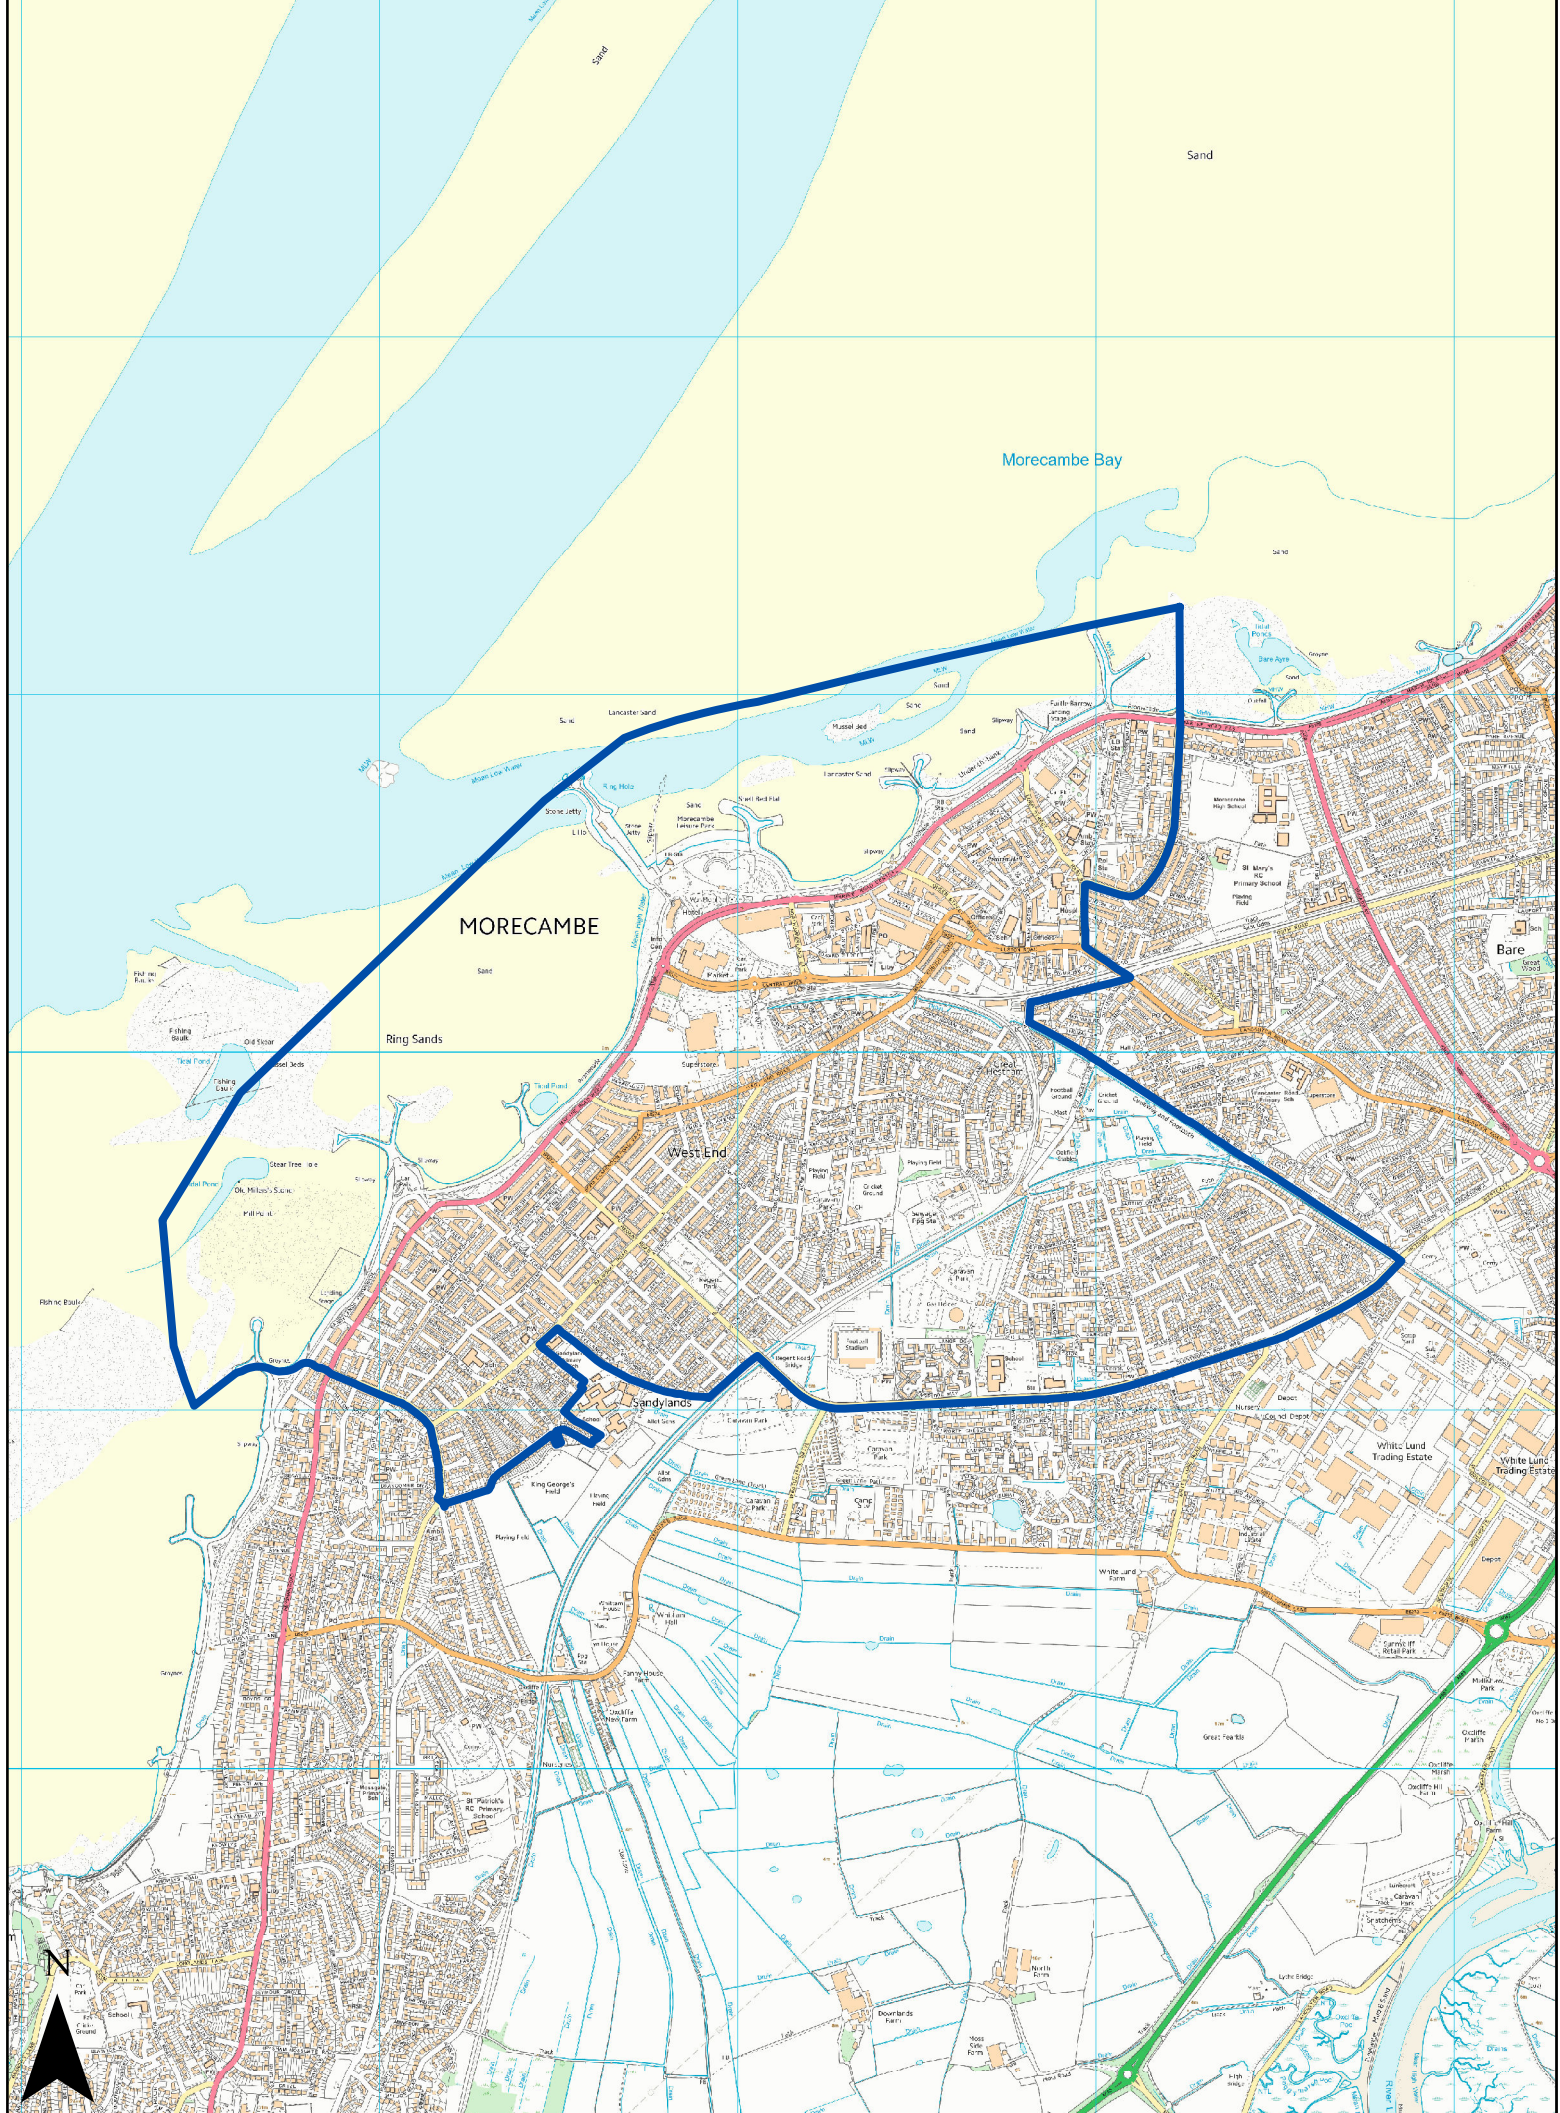

**Legend**

Lancaster PSPO

**Lancaster**

**LANCASTER CITY COUNCIL**  
Promoting City, Coast & Countryside

MORECAMBE

Morecambe Bay

Ring Sands

West End

Sandylands

0 0.375 0.75 1.5 Kilometers

Lancaster PSPO

 Williamson Park

Scale: 1:5,000 at A4

© Crown copyright and database rights 2021 Ordnance Survey 100025403.

**LANCASTER**  
**CITY COUNCIL**  
*Promoting City, Coast & Countryside*

# Morecambe Golf Course

Throbshaw Point

St Patrick's Chapel  
(remains of)

Rock-hewn Graves

Chapel Hill

Lower Heysham

Heysham Head

Barrows

nds

oon Bay

0 0.05 0.1 0.2 Kilometers