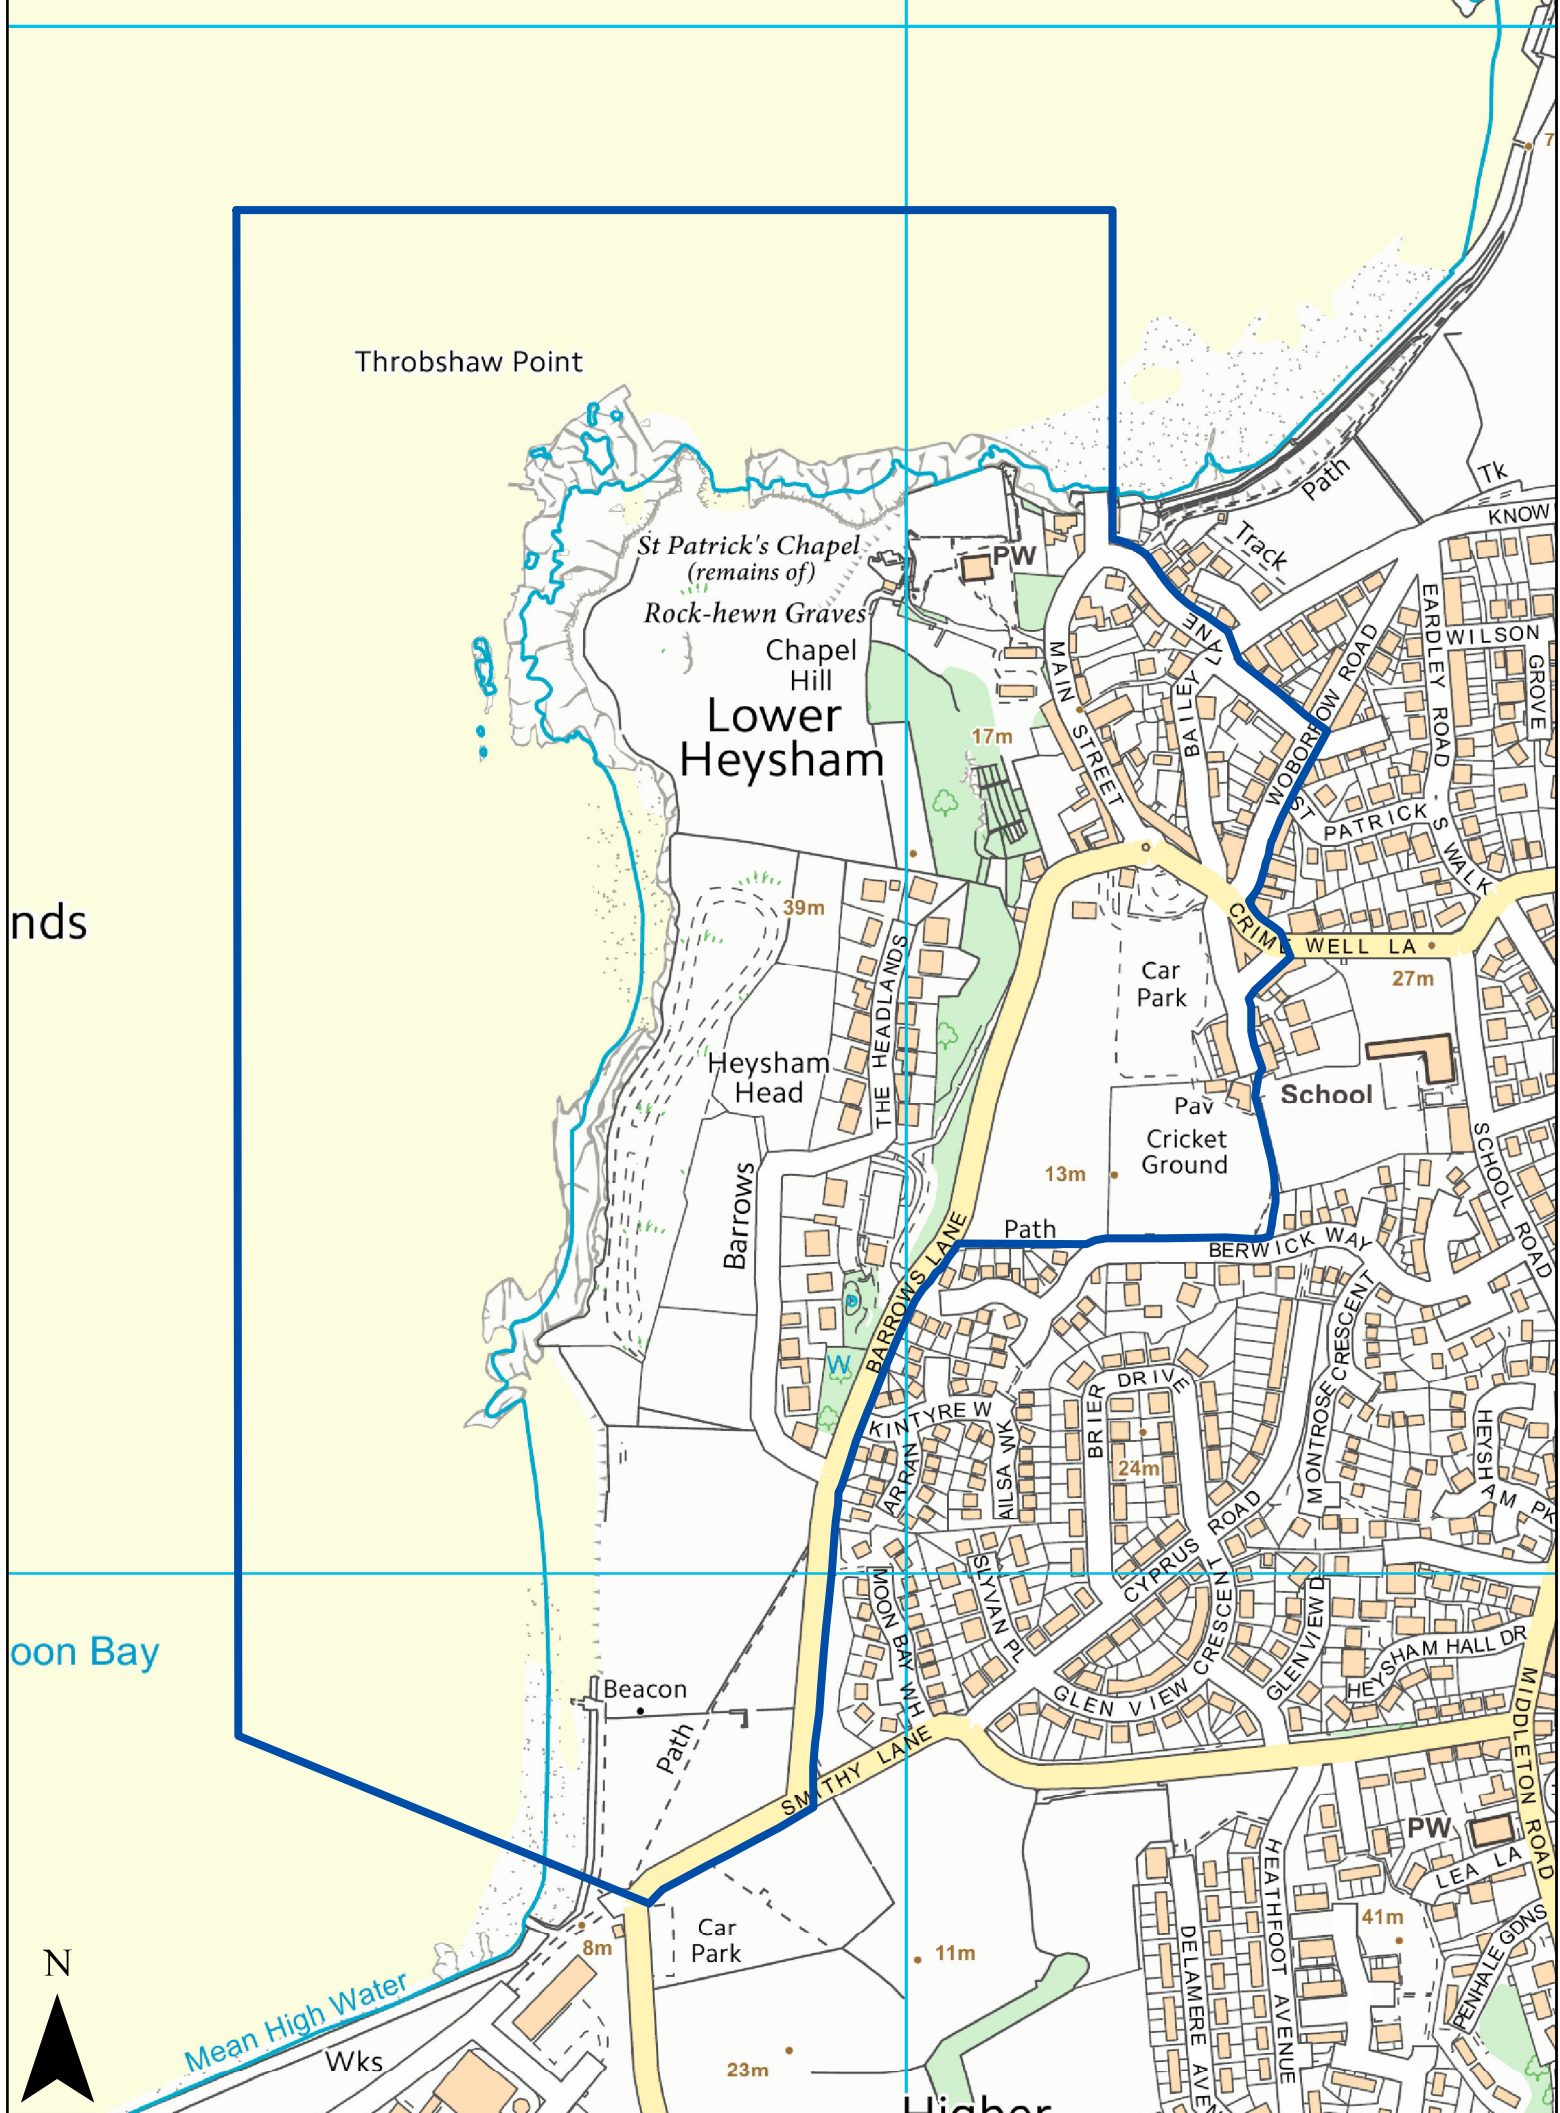

Sandylands

0 0.375 0.75 1.5 Kilometers

Lancaster PSPO

 Williamson Park

Scale: 1:5,000 at A4

© Crown copyright and database rights 2021 Ordnance Survey 100025403.

**LANCASTER**  
**CITY COUNCIL**  
*Promoting City, Coast & Countryside*

# Morecambe Golf Course

Throbshaw Point

St Patrick's Chapel  
(remains of)

Rock-hewn Graves

Chapel Hill

Lower Heysham

Heysham Head

Barrows